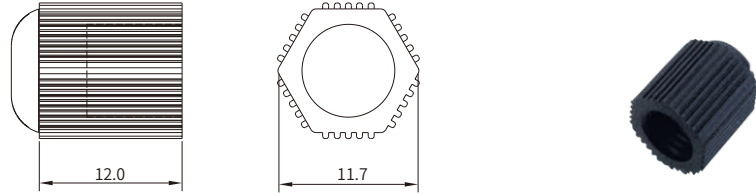

M8 Protection Cap for Male Snap in Connector

- Connector series: M8
- Gender: for Male
- Locking type: Fix screw
- Part No.: PCNM8x1.0-1

General information

Material:	PA+GF	Color:	Black
O-ring:	FKM	Degree of protection:	IP67 in locked condition

M8 Protection Cap for Female Connector

- Connector series: M8
- Gender: for Female
- Locking type: Fix screw
- Part No.: PCSM8x1.0-1

General information

Material:	PA+GF	Degree of protection:	IP67 in locked condition
Color:	Black		