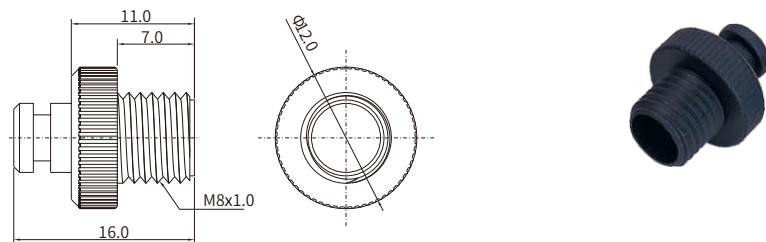

M8 Protection Cap for Male Snap in Connector

- Connector series: M8
- Gender: for Male
- Locking type: Fix screw
- Part No.: PCNM8x1.0-1

General information

Material:	PA+GF	Color:	Black
O-ring:	FKM	Degree of protection:	IP67 in locked condition

M8 Protection Cap for Female Connector

- Connector series: M8
- Gender: for Female
- Locking type: Fix screw
- Part No.: PCSM8x1.0-1

General information

Material:	PA+GF	Degree of protection:	IP67 in locked condition
Color:	Black		